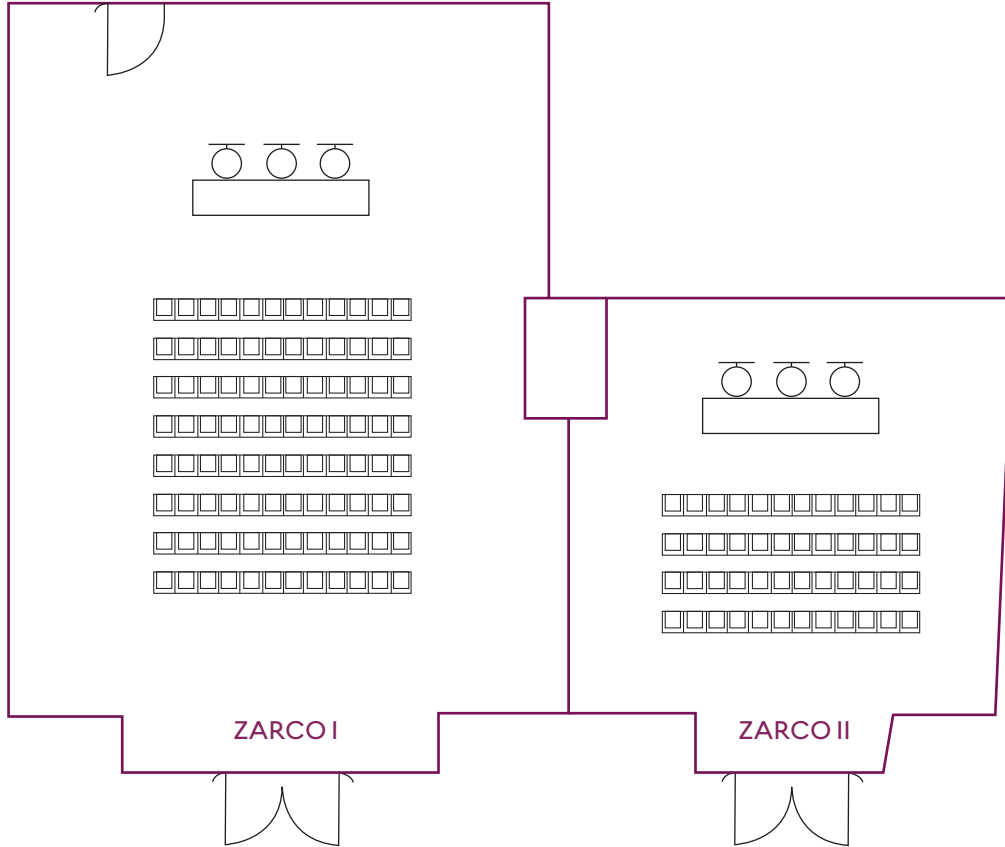

ROYAL SAVOY

# Meetings and Incentives

First floor

Room	Area	Height	Theatre	Board	Classroom	U Shape	Cabaret
Zarco I	785 sq. ft	7.70 ft	70	30	40	20	24
Zarco II	355 sq. ft	7.70 ft	26	12	15	14	12