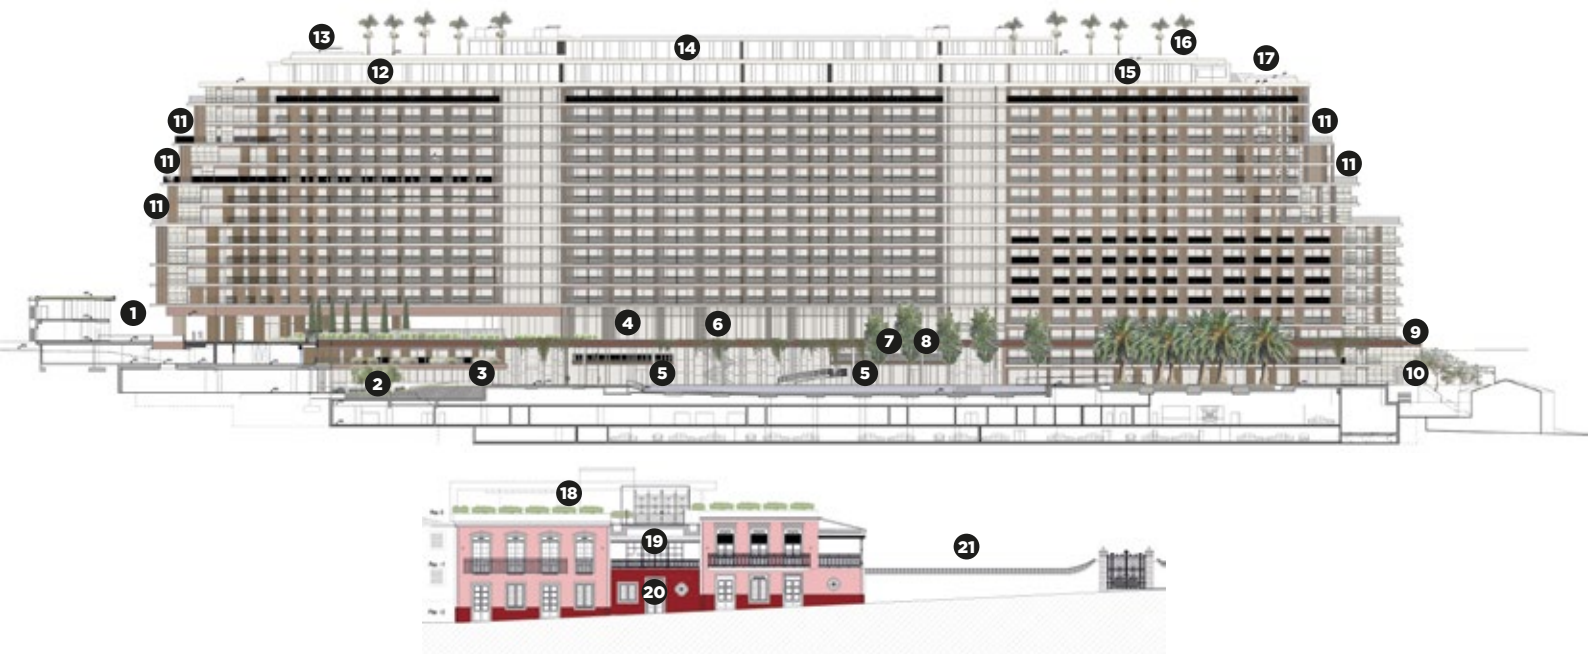

#### FACILITIES AND OTHER SERVICES

Kids Club  
Library  
Commercial gallery with shops, restaurants and bars  
Covered private parking  
Sea access

- |                                |                                   |   |                       |
|--------------------------------|-----------------------------------|---|-----------------------|
| 1 Plaza Savoy<br>Shopping area | 6 Reception                       | 11 Pool suites  | 16 Sundeck            |
| 2 Spa                          | 7 Bellevue meeting rooms          | 12 PS Club & terrace                                    | 17 Sky pool           |
| 3 Entertainment bar            | 8 Library                         | 13 PS Club infinity pool & sundeck                      | 18 Sunset bar         |
| 4 Lobby bar                    | 9 Galerias Savoy<br>Shopping area | 14 Presidential suite                                   | 19 Concept restaurant |
| 5 Restaurants                  | 10 Congress center                | 15 Galaxia sky bar, celebrity<br>restaurant and terrace | 20 Gastrobar          |
|                                |                                   |   | 21 Gardens            |